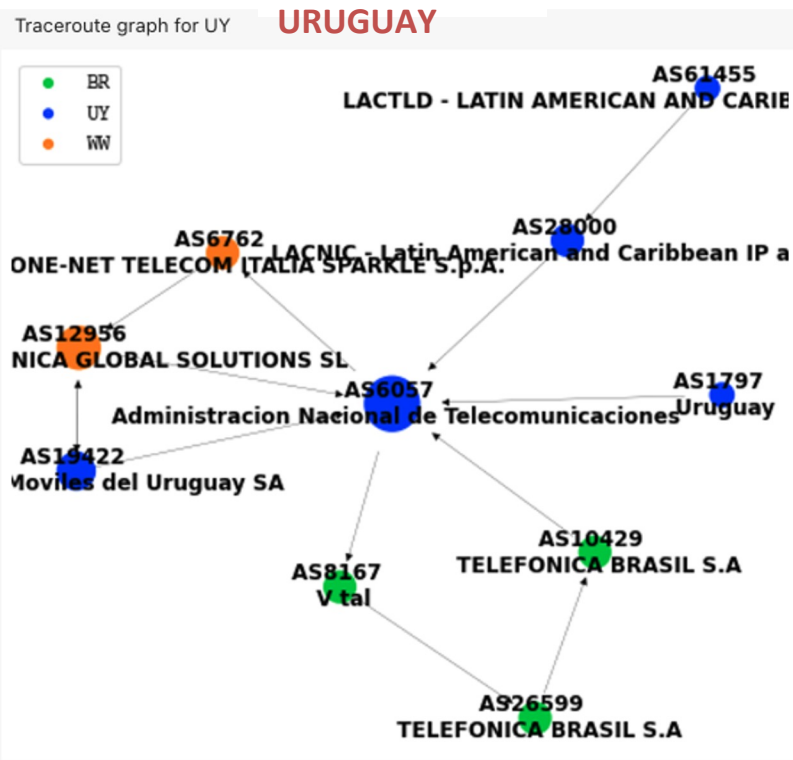

Traffic path analysis for each LAC country

- Active measurements of ICMP traceroutes
- Same country as origin and target
- Geolocation
- Motivation:
 - AS centrality
 - Reasonable path lengths
 - How local traffic remains
 - Presence of IXPs

Traffic path analysis for each LAC country

Traceroutes internos a cada país

Traffic path analysis for each LAC country

- > 40% in countries with mature IXPs
- IXPs in top ranking of AS centrality

Traceroutes que pasan por el IXP

Traffic path analysis for each LAC country

Measurement Data Sources

- Speedchecker
- RIPE Atlas
- Plan of action

Measurement Data Sources

- Webinars and Deployathons
 - MX, BO, CO, PA
 - GT, HN, CR

Connected RIPE Atlas probes in the LACNIC region