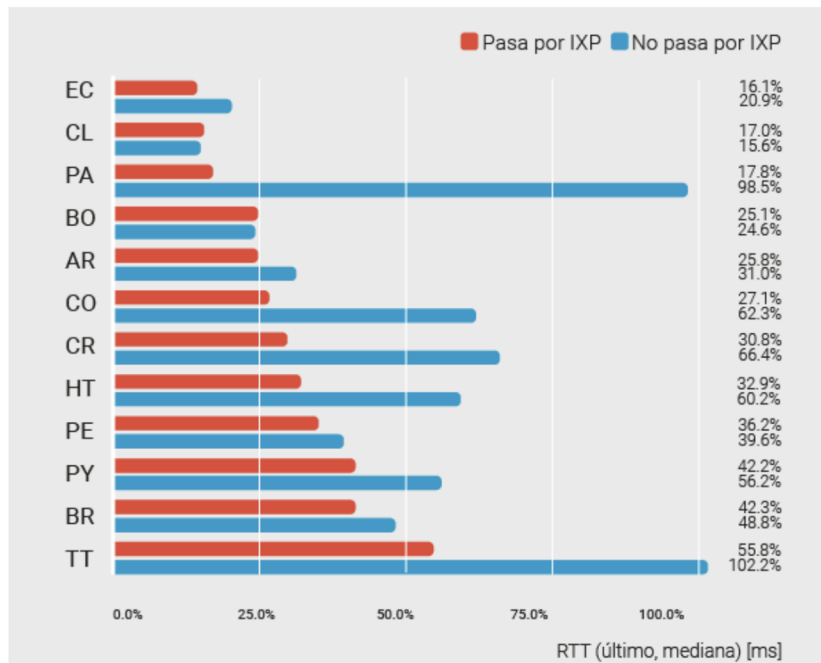

Introduction

- Internet Measurements at country level and at region level
- 2020: study based on latency
- Other studies based on information available in routing tables
- This studies allowed to see the big picture of the connectivity in our region

Traffic path analysis for each LAC country

- Active measurements of ICMP traceroutes
- Same country as origin and target
- Geolocation
- Motivation:
 - AS centrality
 - Reasonable path lengths
 - How local traffic remains
 - Presence of IXPs

Traffic path analysis for each LAC country

Traceroutes internos a cada país

Traffic path analysis for each LAC country

- > 40% in countries with mature IXPs
- IXPs in top ranking of AS centrality

Traceroutes que pasan por el IXP

Traffic path analysis for each LAC country

Measurement Data Sources

- Speedchecker
- RIPE Atlas
- Plan of action

Measurement Data Sources

- Webinars and Deployathons
 - MX, BO, CO, PA
 - GT, HN, CR

Connected RIPE Atlas probes in the LACNIC region