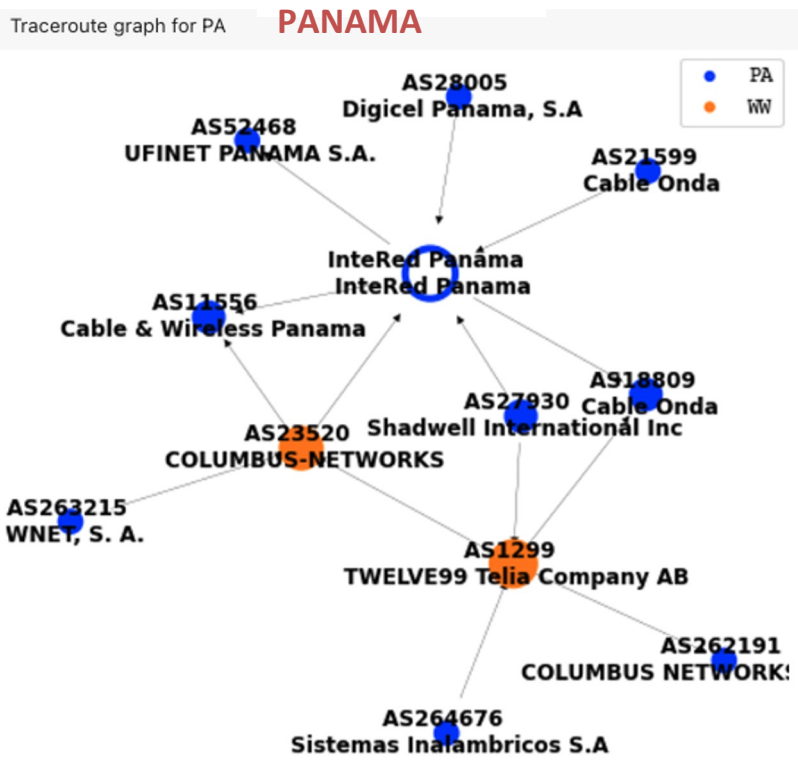

Traffic path analysis for each LAC country

- Active measurements of ICMP traceroutes
- Same country as origin and target
- Geolocation
- Motivation:
 - AS centrality
 - Reasonable path lengths
 - How local traffic remains
 - Presence of IXPs

Traffic path analysis for each LAC country

Traceroutes internos a cada país

Traffic path analysis for each LAC country

- > 40% in countries with mature IXPs
- IXPs in top ranking of AS centrality

Traceroutes que pasan por el IXP

Traffic path analysis for each LAC country

Measurement Data Sources

- Speedchecker
- RIPE Atlas
- Plan of action

Measurement Data Sources

- Webinars and Deployathons
 - MX, BO, CO, PA
 - GT, HN, CR

Connected RIPE Atlas probes in the LACNIC region