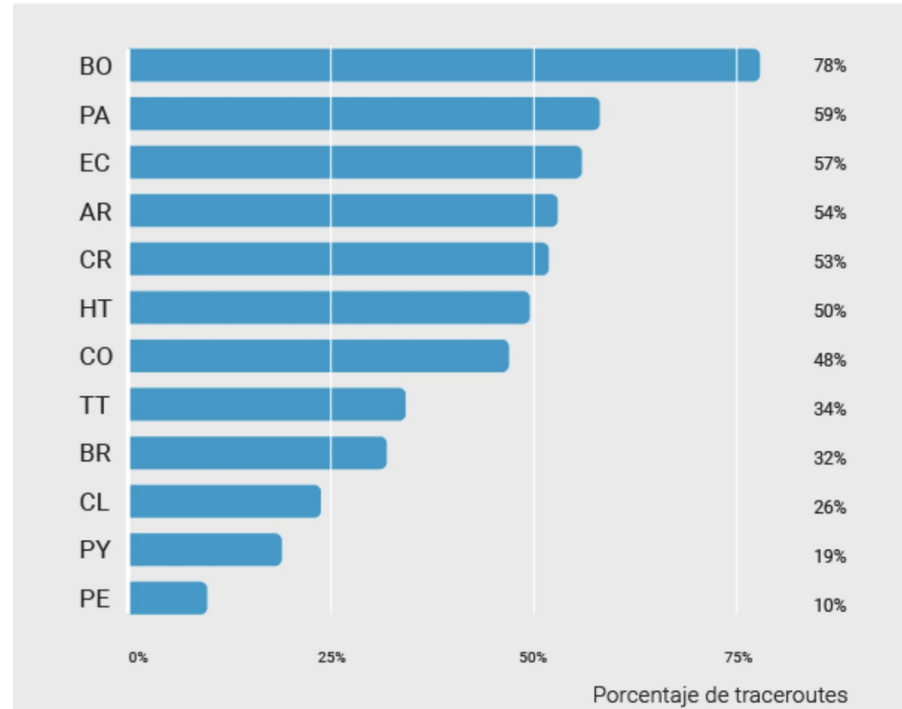

Traffic path analysis for each LAC country

Traceroutes internos a cada país

Traffic path analysis for each LAC country

- > 40% in countries with mature IXPs
- IXPs in top ranking of AS centrality

Traceroutes que pasan por el IXP

Traffic path analysis for each LAC country

Measurement Data Sources

- Speedchecker
- RIPE Atlas
- Plan of action

Measurement Data Sources

- Webinars and Deployathons
 - MX, BO, CO, PA
 - GT, HN, CR

Connected RIPE Atlas probes in the LACNIC region