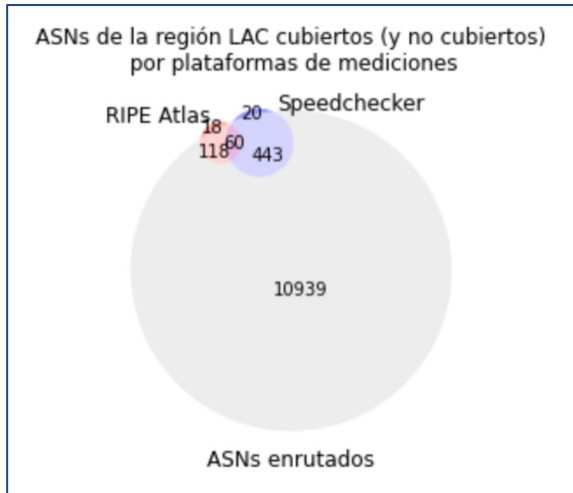

Traffic path analysis for each LAC country

- Active measurements of ICMP traceroutes
- Same country as origin and target
- Geolocation
- Motivation:
 - AS centrality
 - Reasonable path lengths
 - How local traffic remains
 - Presence of IXPs

Traffic path analysis for each LAC country

Traceroutes internos a cada país

Traffic path analysis for each LAC country

- > 40% in countries with mature IXPs
- IXPs in top ranking of AS centrality

Traceroutes que pasan por el IXP

Traffic path analysis for each LAC country

Measurement Data Sources

- Speedchecker
- RIPE Atlas
- Plan of action

Measurement Data Sources

- Webinars and Deployathons
 - MX, BO, CO, PA
 - GT, HN, CR

Connected RIPE Atlas probes in the LACNIC region