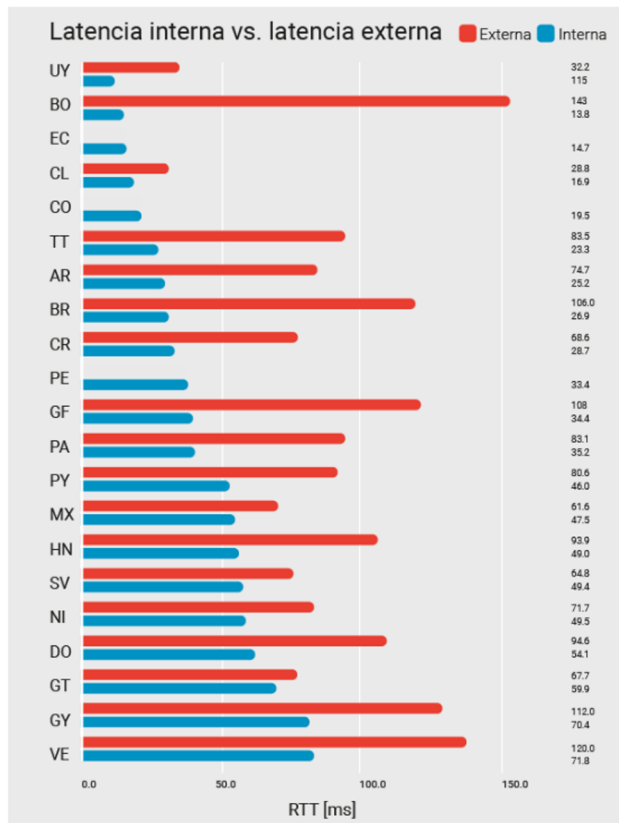

Internet Measurements in the LAC region

Elisa Peirano - elisa@lacnic.net
R&D Department

Agenda

- Recent study on traffic paths within each country
 - Reports and goals
 - Main results
- Measurements data sources
 - Coverage
 - Bias
 - Plan of action
- R&D Ambassadors program

Introduction

- Internet Measurements at country level and at region level
- 2020: study based on latency
- Other studies based on information available in routing tables
- This studies allowed to see the big picture of the connectivity in our region

Traffic path analysis for each LAC country

- Active measurements of ICMP traceroutes
- Same country as origin and target
- Geolocation
- Motivation:
 - AS centrality
 - Reasonable path lengths
 - How local traffic remains
 - Presence of IXPs

Traffic path analysis for each LAC country

Traceroutes internos a cada país

Traffic path analysis for each LAC country

- > 40% in countries with mature IXPs
- IXPs in top ranking of AS centrality

Traceroutes que pasan por el IXP