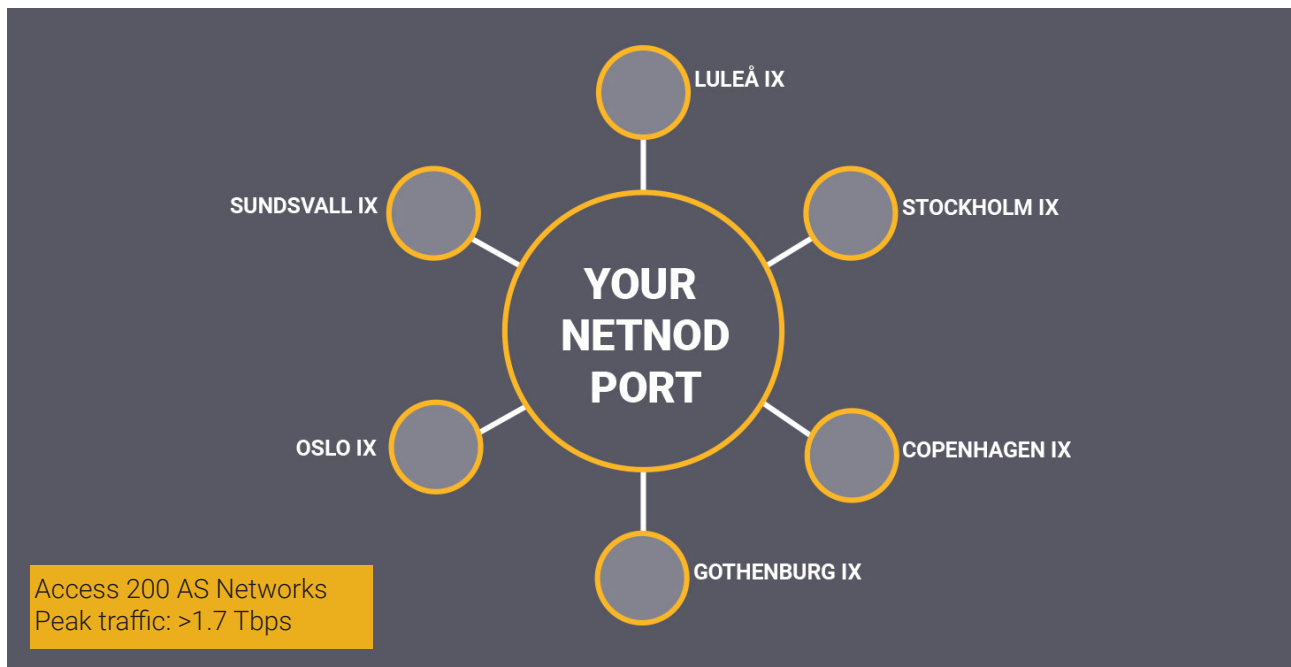

ONE PORT, ENDLESS POSSIBILITIES

Netnod Remote IX

Peer across all Netnod Internet Exchanges with just **one port**

Customer benefits

- Use your existing port to interconnect across the Nordics and peer with around **200 AS networks**
- Fast provisioning with no extra cross-connect, colocation or equipment costs
- Free secure transport
- Expand your reach with full peering opportunities at any Netnod IX including peering with the route server
- Full redundancy available as an option
- Short term agreement, no contract lock in and 10G prices from 2 500 SEK per month

Power up your port!

Netnod's Remote IX service is the quickest, most cost-effective way to peer across the Nordics. Wherever you are located, use your existing port to connect to any Netnod IX. We manage everything, provide free transport, and ensure low latency, redundancy, and full peering opportunities. Your existing port becomes a gateway to exchange traffic anywhere in the Nordics.

A scalable peering solution

With no extra equipment or Capex costs, this is the most scalable interconnection solution for your business. No contract lock in and easy upgrades gives you complete flexibility as your network evolves.

Contact

Email: info@netnod.se
Phone: +46 (0)8 562 860 00
Web: www.netnod.se